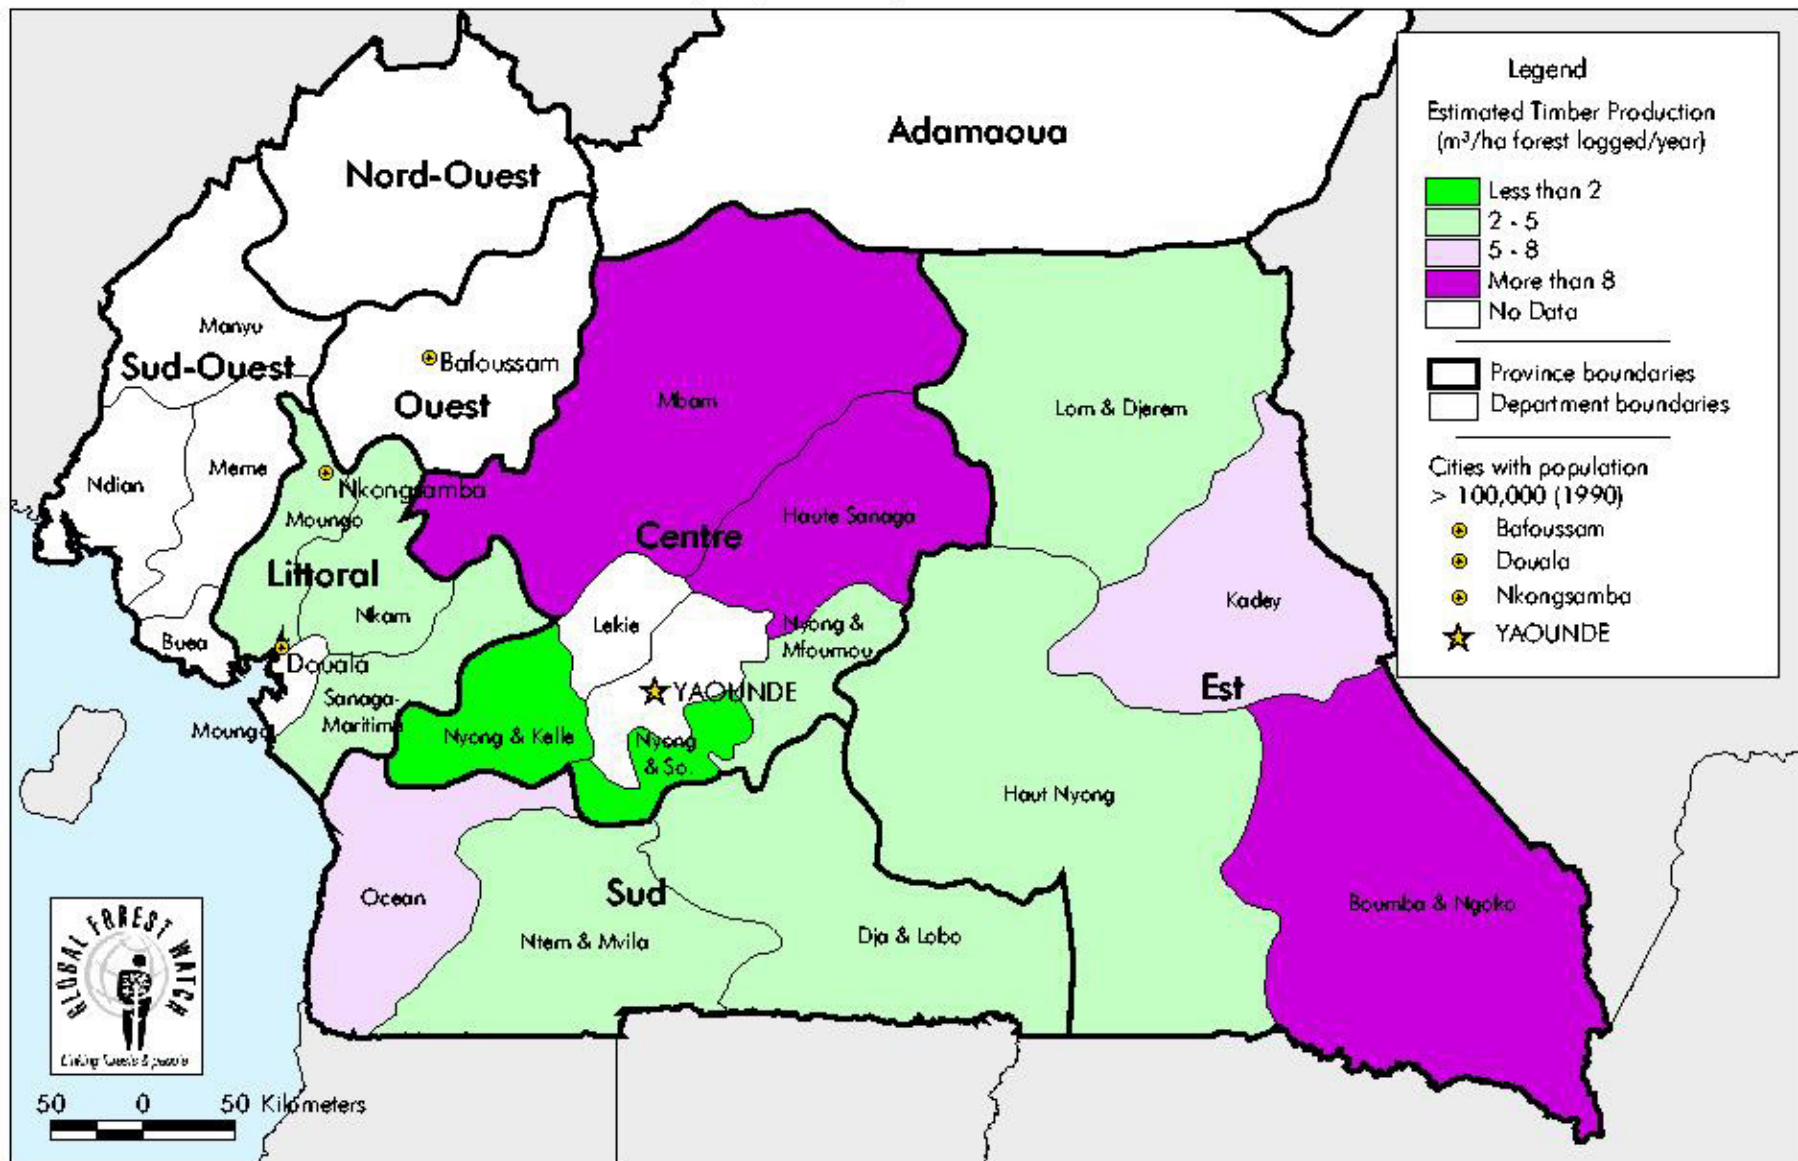

CAMEROON Estimated Timber Production by Department, 1997-98

Sources: Assiettes de coupe data from CED, ventes de coupe data from MINEF. Population data and administrative boundaries from the National Center for Geographic Information and Analysis (NCGIA).