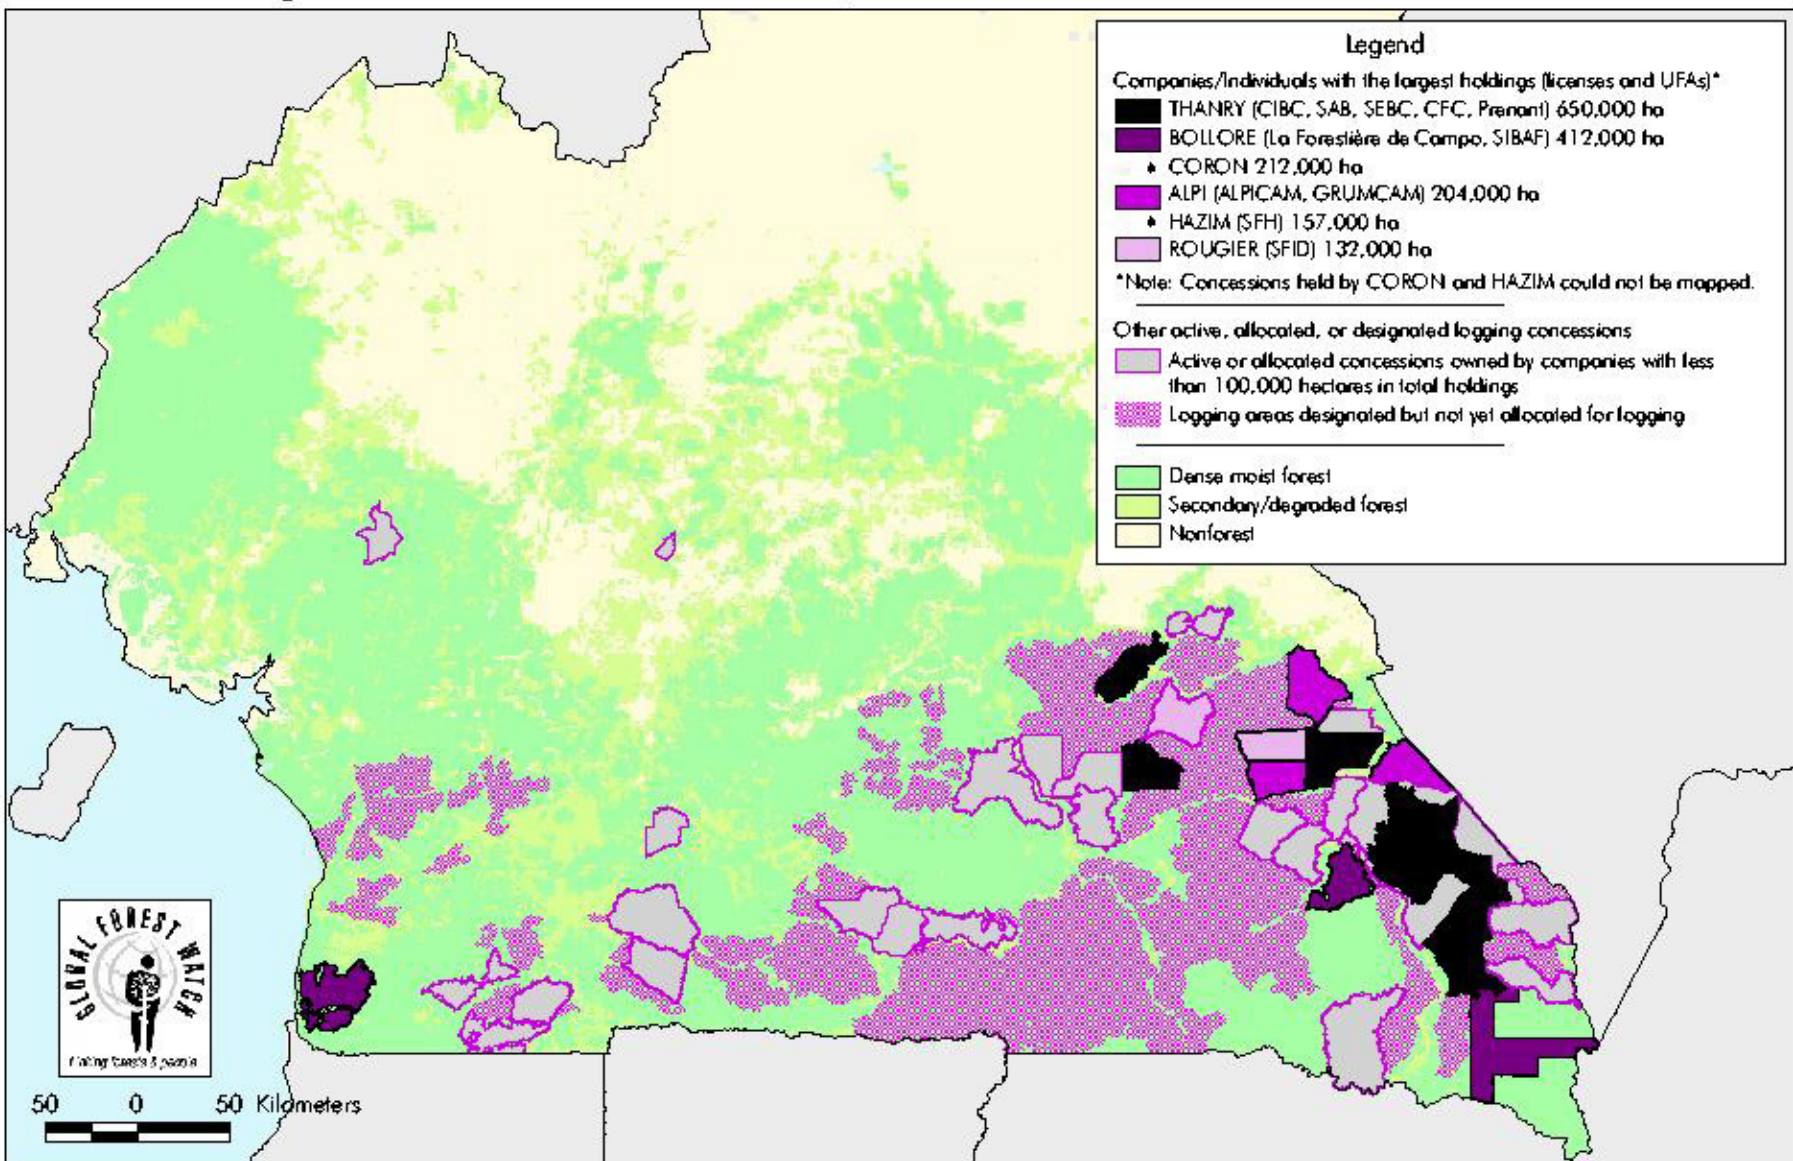

CAMEROON Largest Concession Holders in Cameroon, 1998-99

Sources: Concession information from CED, MINEF. Concession spatial data from CETELCAF. Protected areas information from WCMC, IUCN. Land cover from TREES (EC Joint Research Centre), derived from 1992-93 AVHRR imagery.