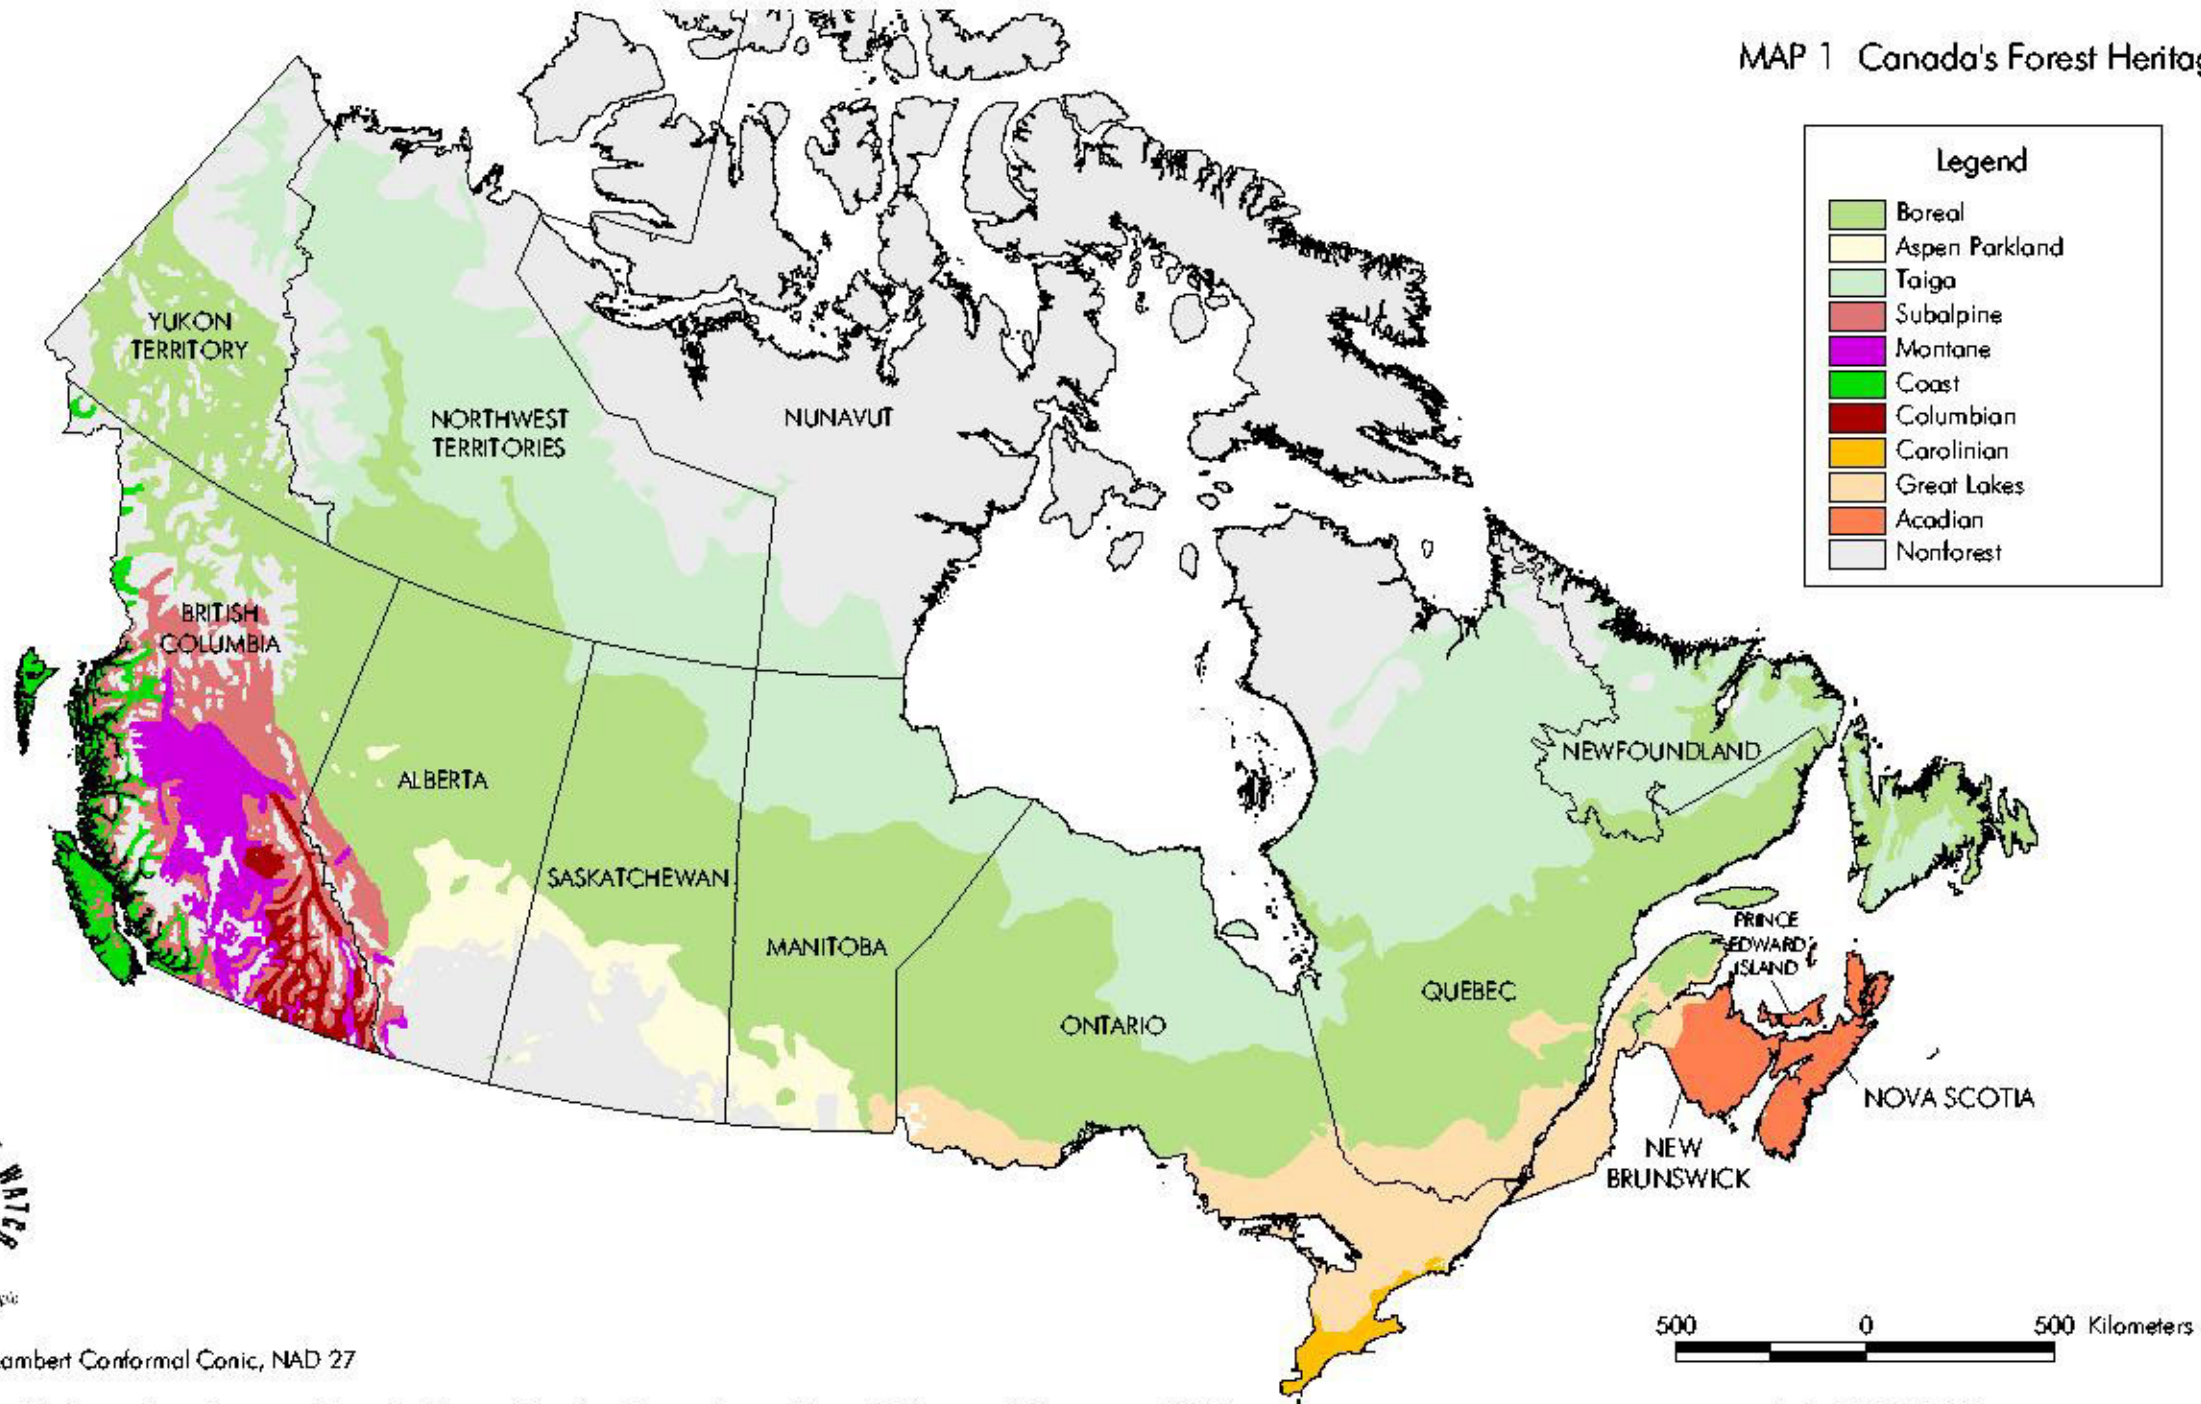

MAP 1 Canada's Forest Heritage

Projection: Lambert Conformal Conic, NAD 27

Adapted from J.S. Rowe, Forest Regions of Canada, (Ottawa: Canadian Forestry Service, Dept. of Fisheries and Environment, 1977).