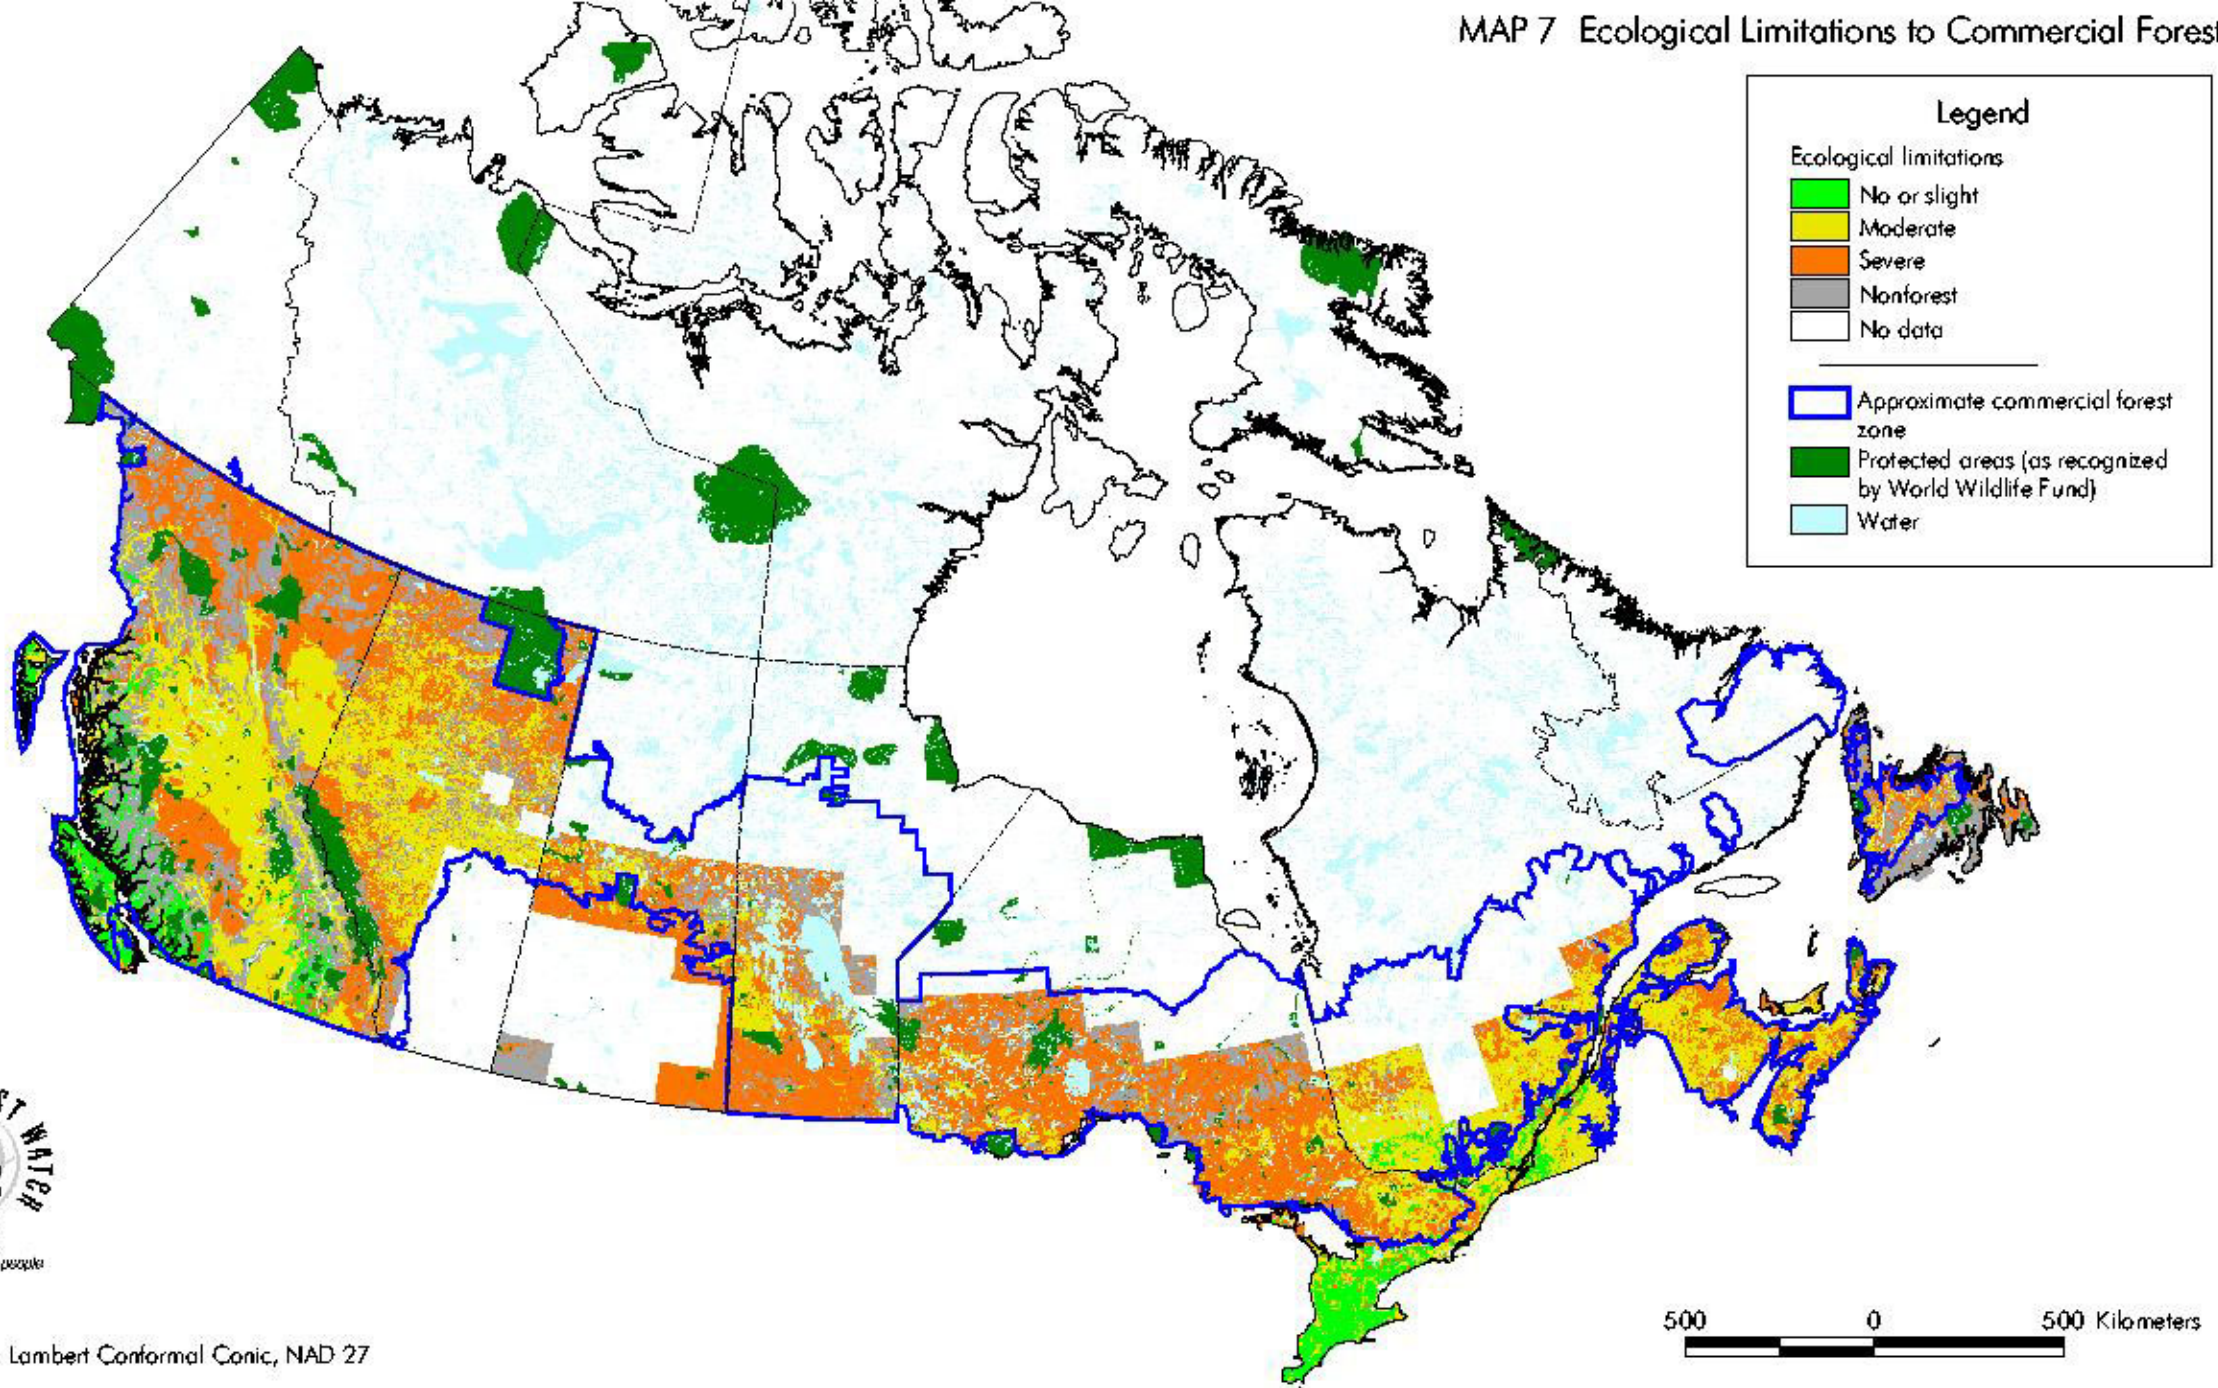

MAP 7 Ecological Limitations to Commercial Forestry

Projection: Lambert Conformal Conic, NAD 27

Produced by Global Forest Watch Canada

Scale: 1:20,000,000