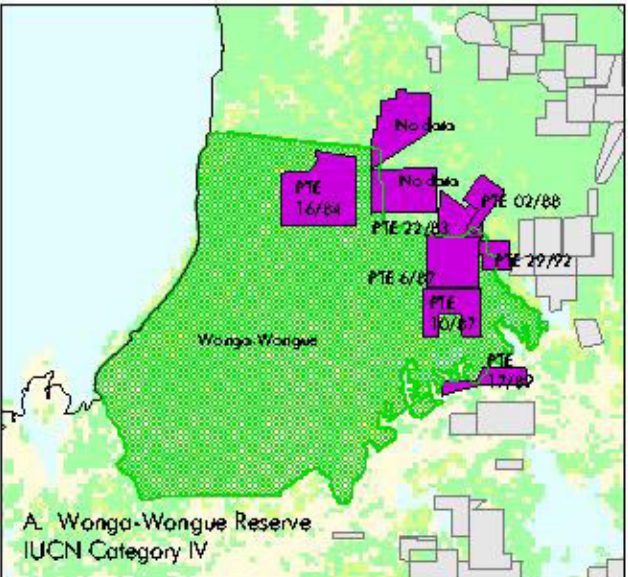

GABON Logging Concessions in Protected Areas

Legend

- Logging concessions in protected areas
- Production forest reserve
- Protected areas
- Core area of Lopé Reserve
- Concessions outside protected areas

- Dense moist forest
- Secondary forest/rural complex
- Nonforest
- Water

Note: Additional concessions in protected areas have been reported but could not be mapped owing to insufficient information.

Sources: Concession information from Gabon government data, *Journal Officiel du Gabon*, and WCMC. Land cover from TREES (EC Joint Research Centre), based on 1992-93 AVHRR imagery.

Protected areas data from WCMC, IUCN, WWF. Lopé and Minkebé boundaries were modified according to local expert opinion.