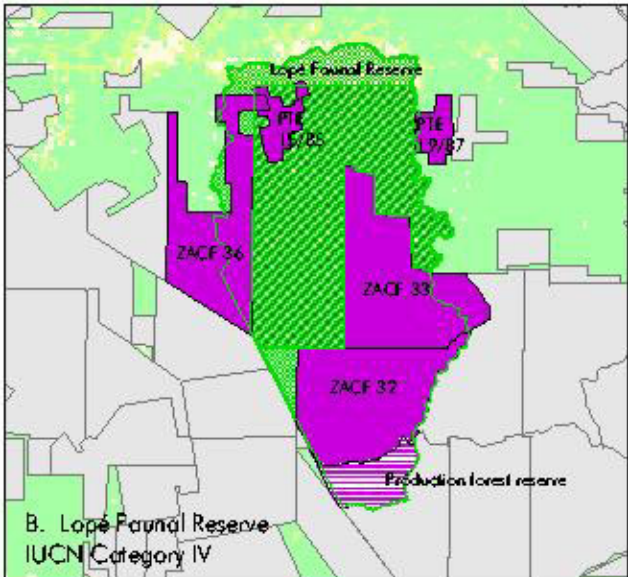

GABON Logging Concessions in Protected Areas

Legend

- Logging concessions in protected areas
- Production forest reserve
- Protected areas
- Core area of Lopé Reserve
- Concessions outside protected areas

- Dense moist forest
- Secondary forest/rural complex
- Nonforest
- Water

Note: Additional concessions in protected areas have been reported but could not be mapped owing to insufficient information.

Sources: Concession information from Gabon government data, *Journal Officiel du Gabon*, and WCMC. Land cover from TREES (EC Joint Research Centre), based on 1992-93 AVHRR imagery.

Protected areas data from WCMC, IUCN, WWF. Lopé and Minkebé boundaries were modified according to local expert opinion.