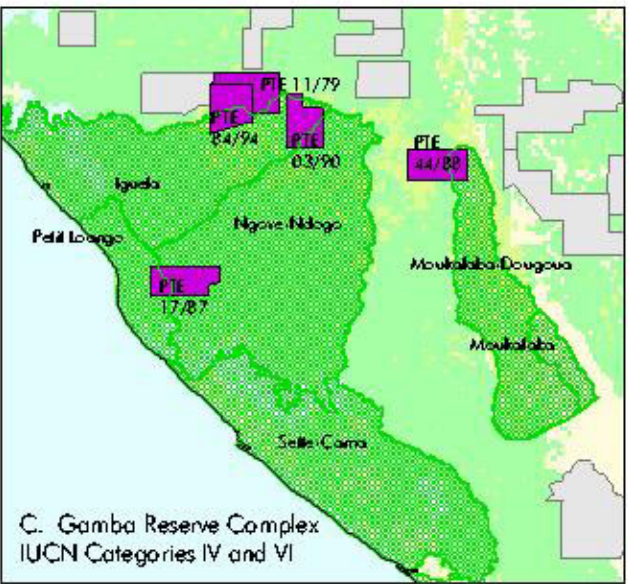

GABON Logging Concessions in Protected Areas

Legend

- Logging concessions in protected areas
- Production forest reserve
- Protected areas
- Core area of Lopé Reserve
- Concessions outside protected areas

- Dense moist forest
- Secondary forest/rural complex
- Nonforest
- Water

Note: Additional concessions in protected areas have been reported but could not be mapped owing to insufficient information.

Sources: Concession information from Gabon government data, *Journal Officiel du Gabon*, and WCMC. Land cover from TREES (EC Joint Research Centre), based on 1992-93 AVHRR imagery.

Protected areas data from WCMC, IUCN, WWF. Lopé and Minkebé boundaries were modified according to local expert opinion.